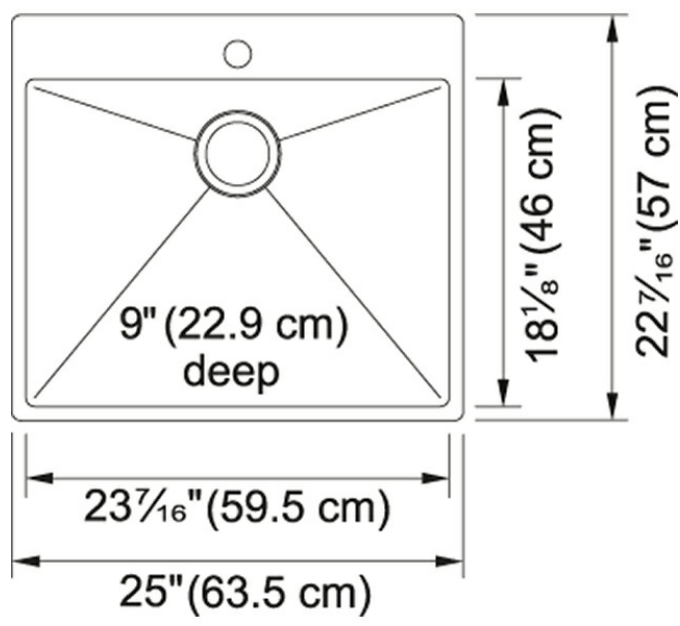

Vector HFS2522-1KIT Stainless Steel

Product Picture

Technical Drawing

Product Dimensions

| | |
|----------------------|----------|
| Length overall | 25" |
| Width overall | 22 7/16" |
| Length of large bowl | 23 7/16" |
| Width of large bowl | 18 1/8" |
| Depth of large bowl | 9" |
| Minimum Cabinet Size | 27" |

General Information

| | |
|------------------|-----------------|
| Type of Material | Stainless Steel |
| Number of Bowls | 1 |
| Faucet Hole | 1 |

Article Numbers

| | |
|----------------|--------------|
| FUN# | 127.0556.466 |
| US Part Number | HFS2522-1KIT |